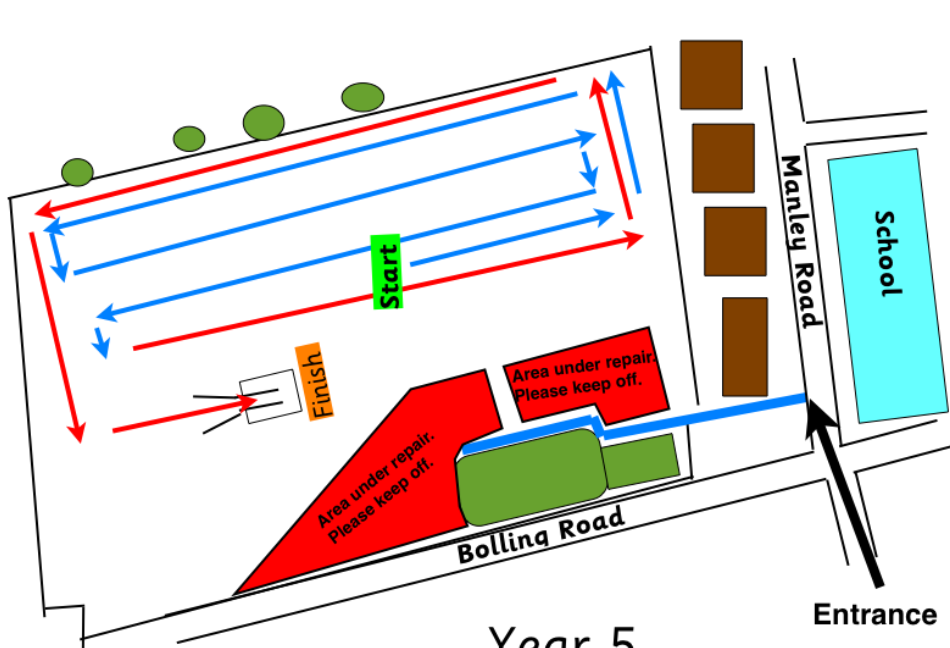

Spectators need to stay off the courses, as we have had to add an extra lane on the bottom part of the field.

Please park considerately and carefully.

The entrance to the field is off Manley Road.

Key Stage 1		Lower Key Stage 2		Upper Key Stage 2	
Reception Girls	9.15 am	Year 3 Girls	10.10 am	Year 5 Girls	11.05 am
Reception Boys	9.20 am	Year 3 Boys	10.20 am	Year 5 Boys	11.15 am
Year 1 Girls	9.25 am	Year 4 Girls	10.30 am	Year 6 Girls	11.25 pm
Year 1 Boys	9.30 am	Year 4 Boys	10.40 am	Year 6 Boys	11.35 pm
Year 2 Girls	9.35 am	Lower Key Stage 2 Prizegiving	10.50 am	Upper Key Stage 2 Prizegiving	11.45 pm
Year 2 Boys	9.45 am				
KS1 Prizegiving	9.55 am				

Reception

Year 1

Year 2

Year 3

Year 4

Year 5

Year 6