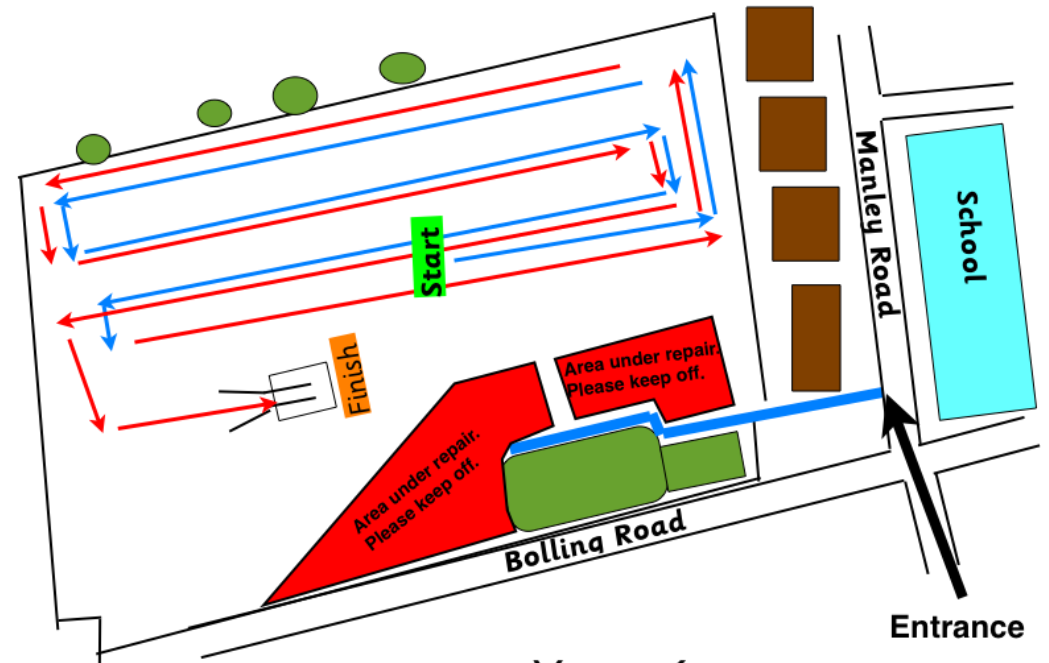

Spectators need to stay off the courses, as we have had to add an extra lane on the bottom part of the field.

Please park considerately and carefully.

The entrance to the field is off Manley Road.

Key Stage 1		Lower Key Stage 2		Upper Key Stage 2	
Reception Girls	9.15 am	Year 3 Girls	10.10 am	Year 5 Girls	11.05 am
Reception Boys	9.20 am	Year 3 Boys	10.20 am	Year 5 Boys	11.15 am
Year 1 Girls	9.25 am	Year 4 Girls	10.30 am	Year 6 Girls	11.25 pm
Year 1 Boys	9.30 am	Year 4 Boys	10.40 am	Year 6 Boys	11.35 pm
Year 2 Girls	9.35 am	Lower Key Stage 2 Prizegiving	10.50 am	Upper Key Stage 2 Prizegiving	11.45 pm
Year 2 Boys	9.45 am				
KS1 Prizegiving	9.55 am				

Reception

Year 1

Year 2

Year 3

Year 4

Year 5

Year 6