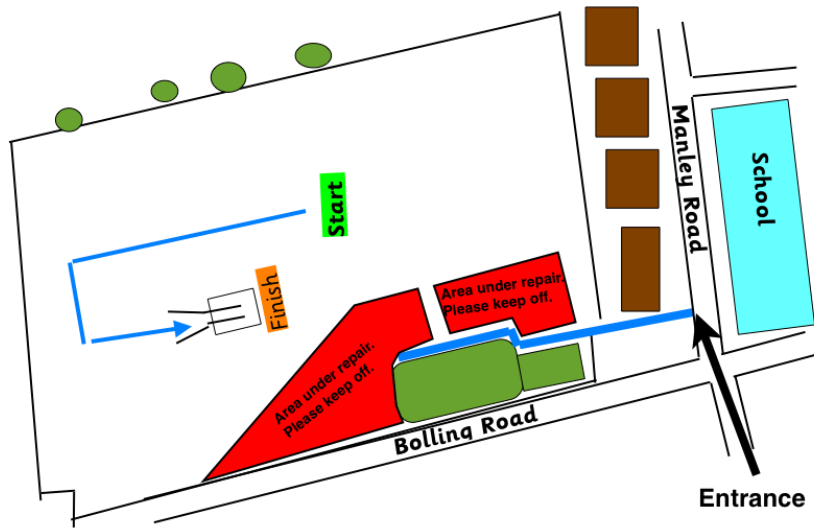

Spectators need to stay off the courses, as we have had to add an extra lane on the bottom part of the field.

Please park considerately and carefully.

The entrance to the field is off Manley Road.

Key Stage 1		Lower Key Stage 2		Upper Key Stage 2	
Reception Girls	9.15 am	Year 3 Girls	10.10 am	Year 5 Girls	11.05 am
Reception Boys	9.20 am	Year 3 Boys	10.20 am	Year 5 Boys	11.15 am
Year 1 Girls	9.25 am	Year 4 Girls	10.30 am	Year 6 Girls	11.25 pm
Year 1 Boys	9.30 am	Year 4 Boys	10.40 am	Year 6 Boys	11.35 pm
Year 2 Girls	9.35 am	Lower Key Stage 2 Prizegiving	10.50 am	Upper Key Stage 2 Prizegiving	11.45 pm
Year 2 Boys	9.45 am				
KS1 Prizegiving	9.55 am				